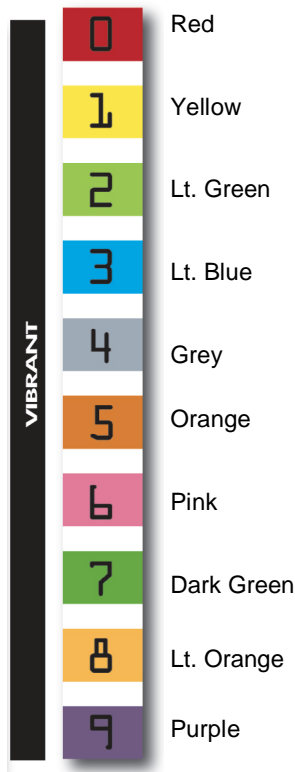

**1700-0V2AB**

**Quantum LTO Ultrium Generation 2**

**Description**

6 Human readable characters with 7<sup>th</sup> & 8<sup>th</sup> position media Id-L2  
 Vertical alpha-numeric volume serial number

6 Characters can be any combination of A-Z or 0-9

Helvetica Font

Tri-Optic Vibrant color scheme

Matte overlamine

Barcode 3 of 9

20 labels per sheet

3.07"X0.65"

Numeric characters – Black on Vibrant background per chart

Alpha characters – Specify, for example: